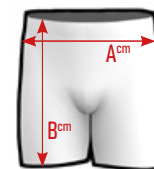

MEIDAS APROXIMADAS

LYCRA  
240 GRM

	5XS	4XS	3XS	2XS	XS	S	M	L	XL	XXL
A	20	22	24	26	28	30	32	34	36	38
B	31	33	35	37	39	41	43	45	47	49